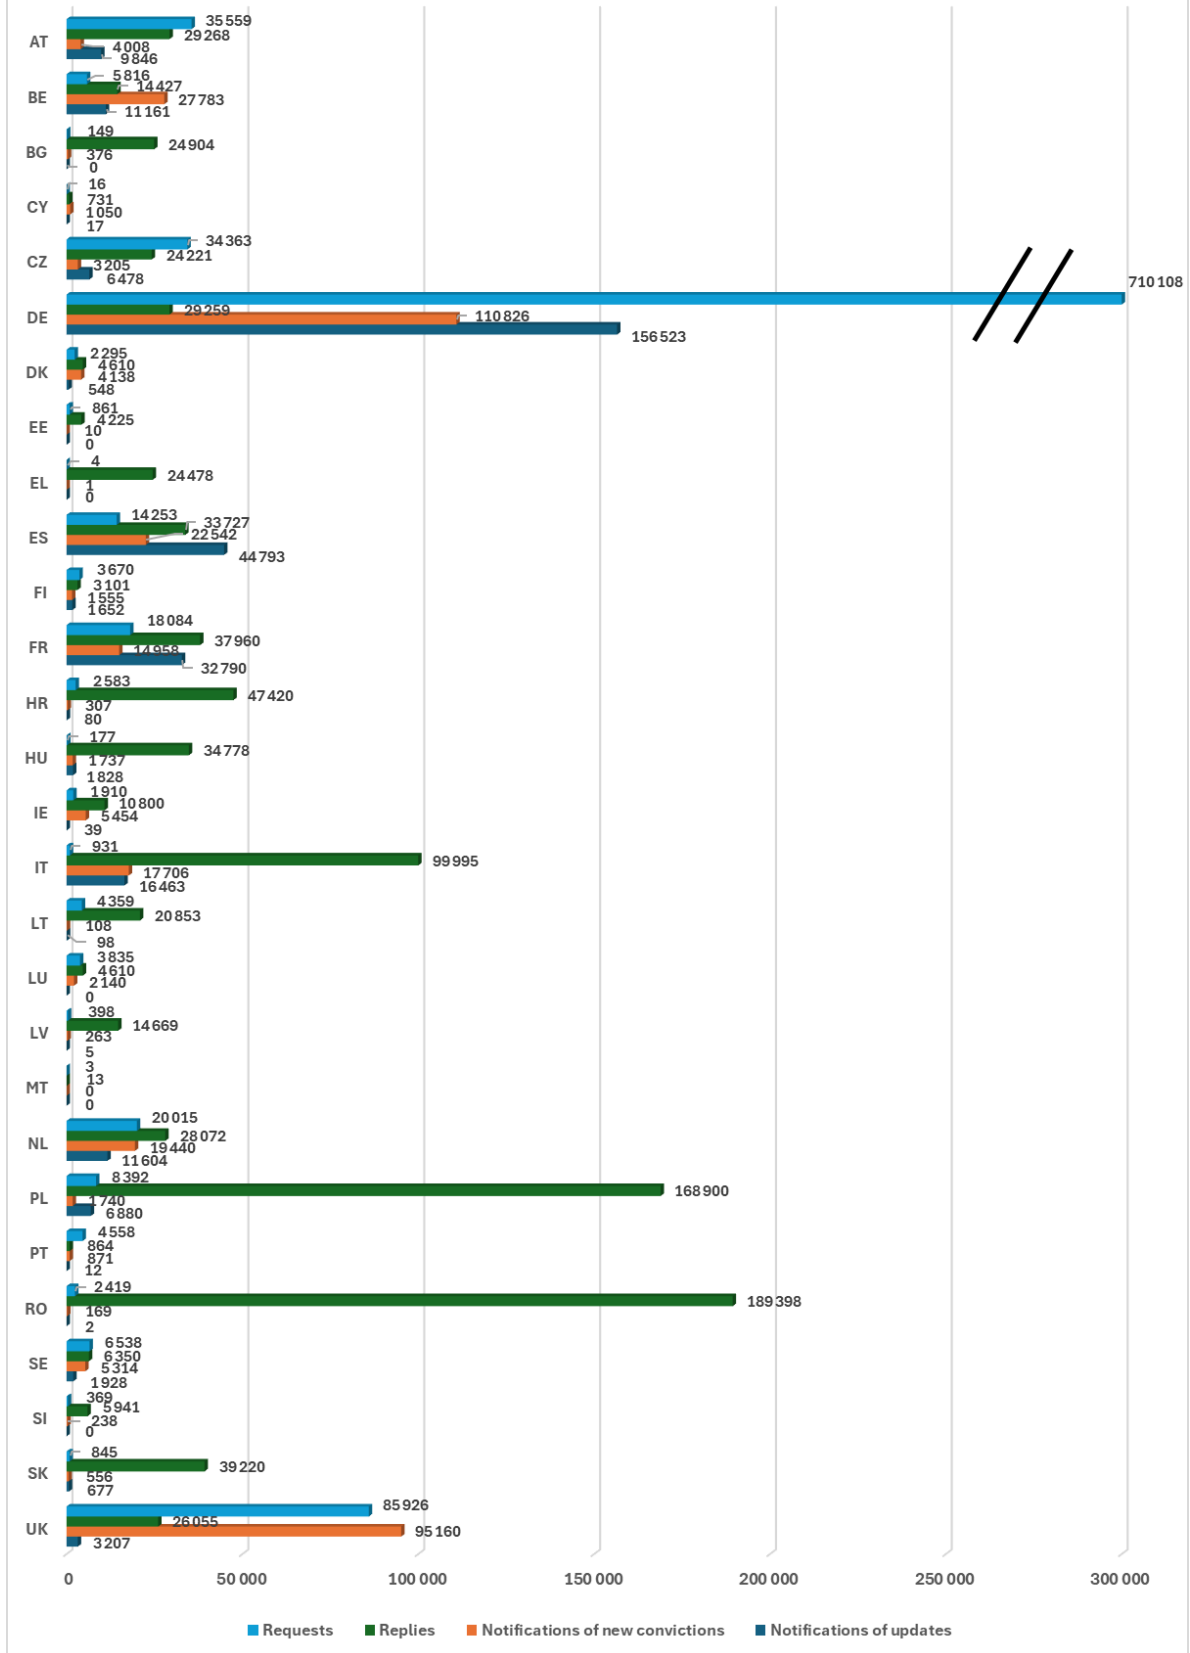

Number of requests, replies, notifications of new convictions and notifications of updates, by Member State, in 2020