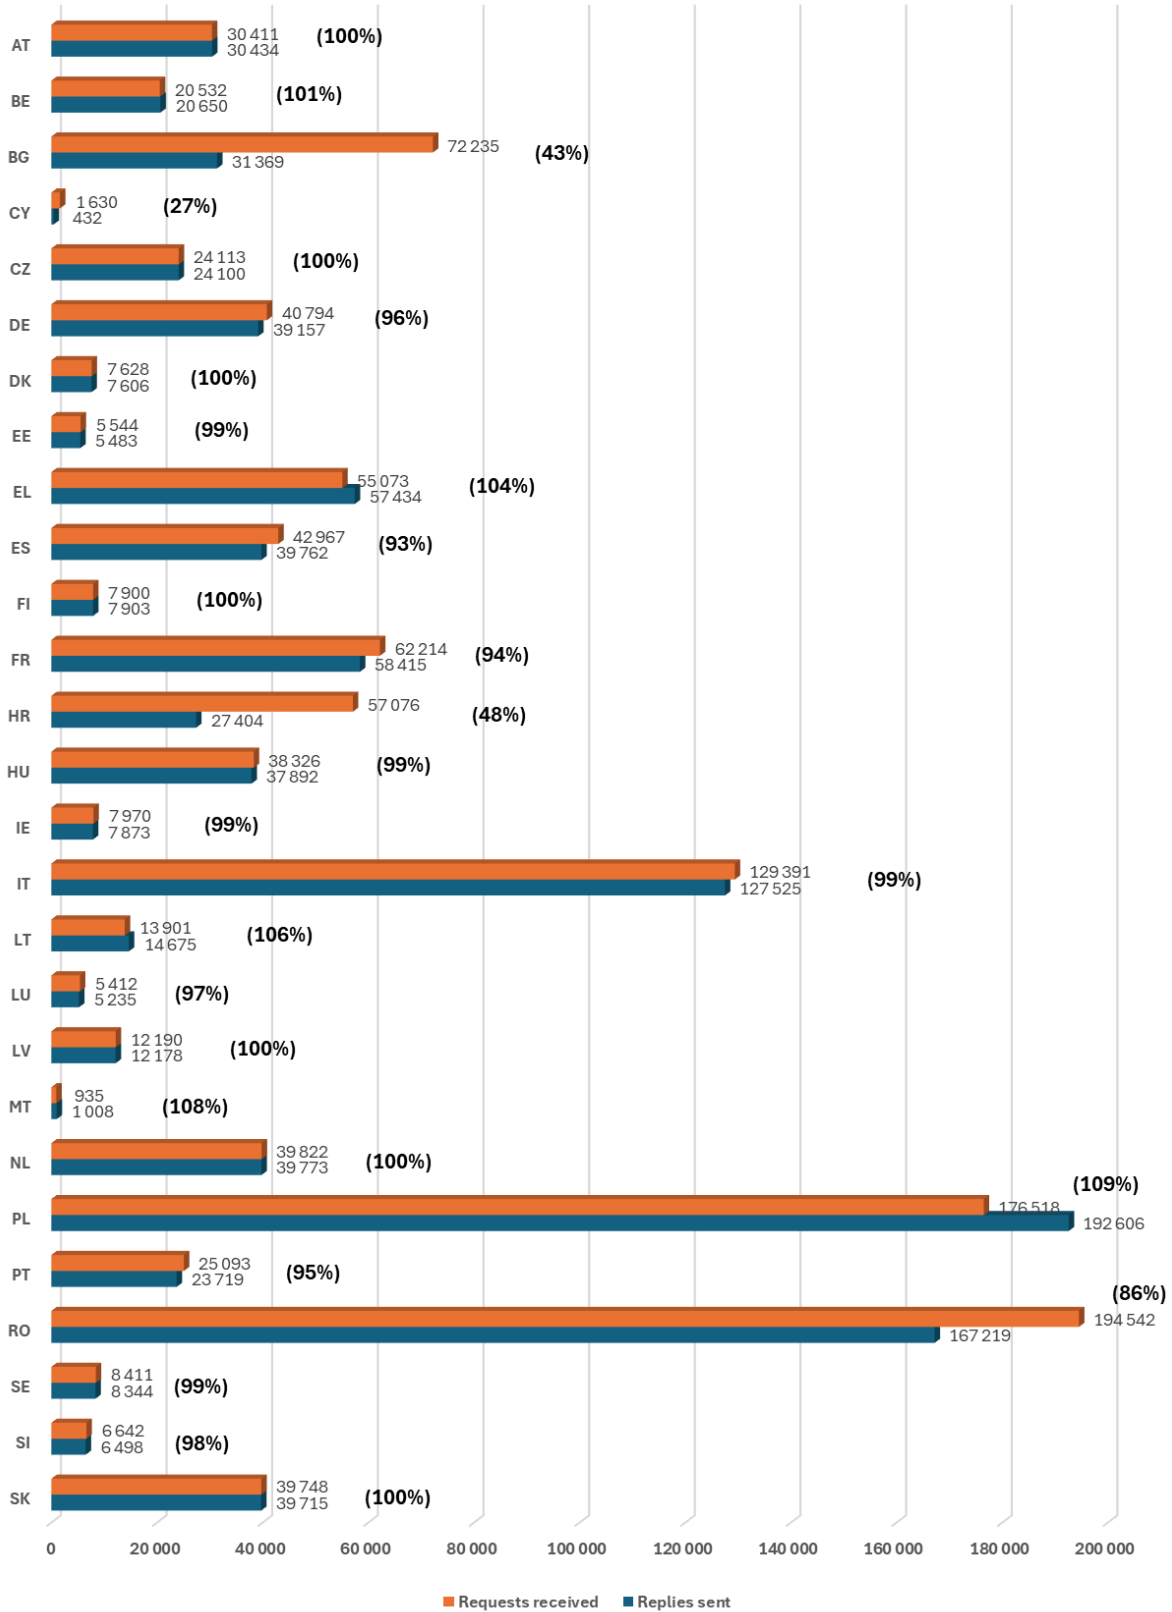

Number of requests received and replies sent,
by Member State, in 2022