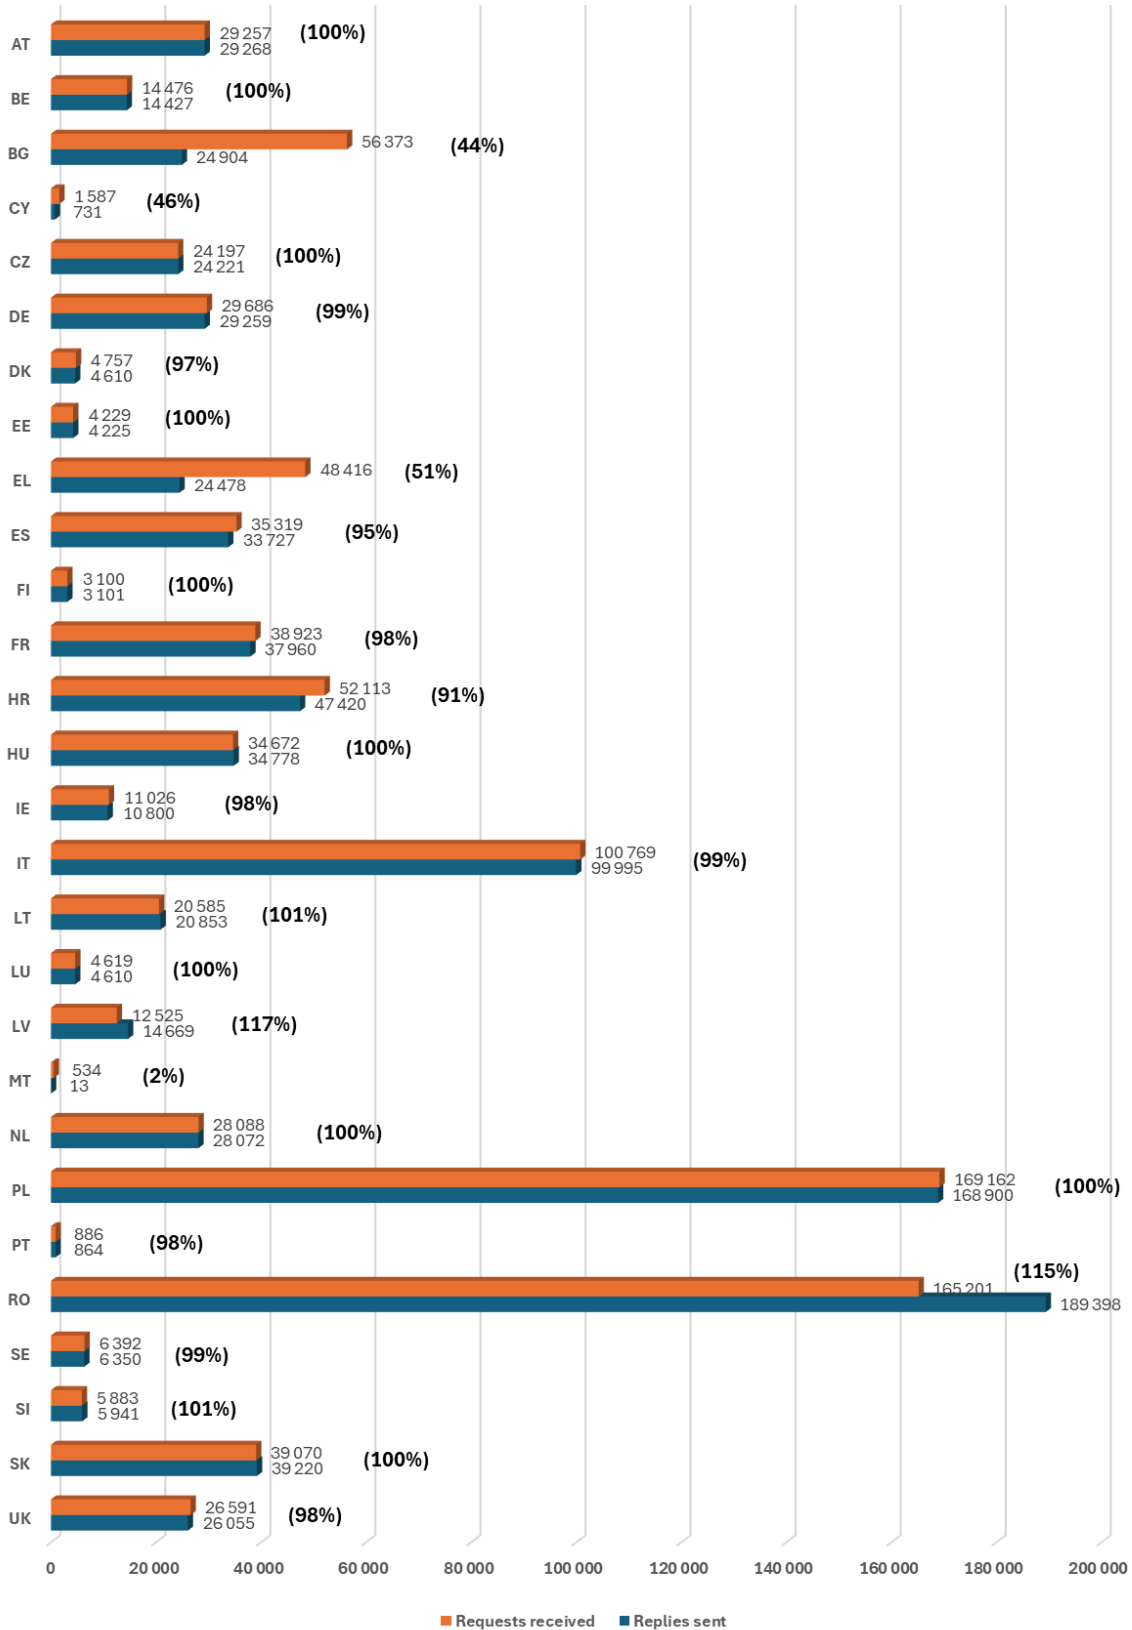

Number of requests received and replies sent,
by Member State, in 2020