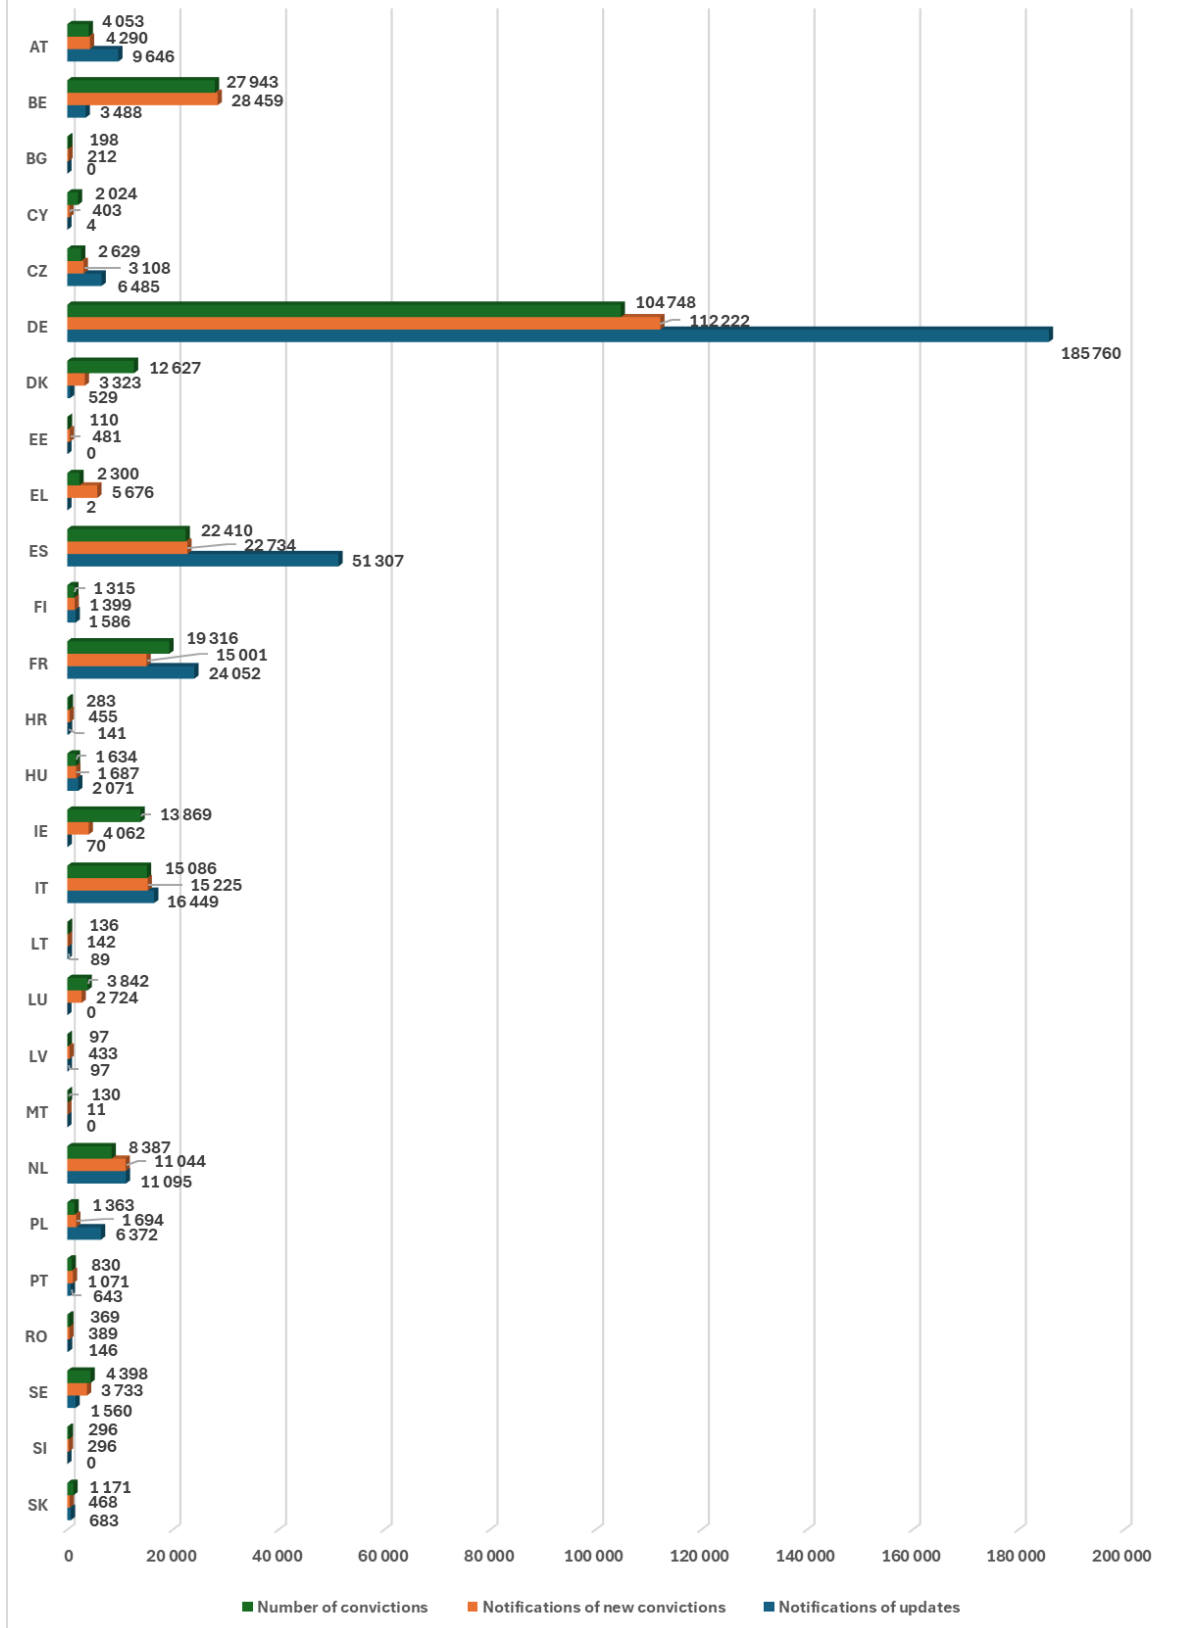

Number of convictions and notifications (of new convictions and updates), by Member State, in 2021