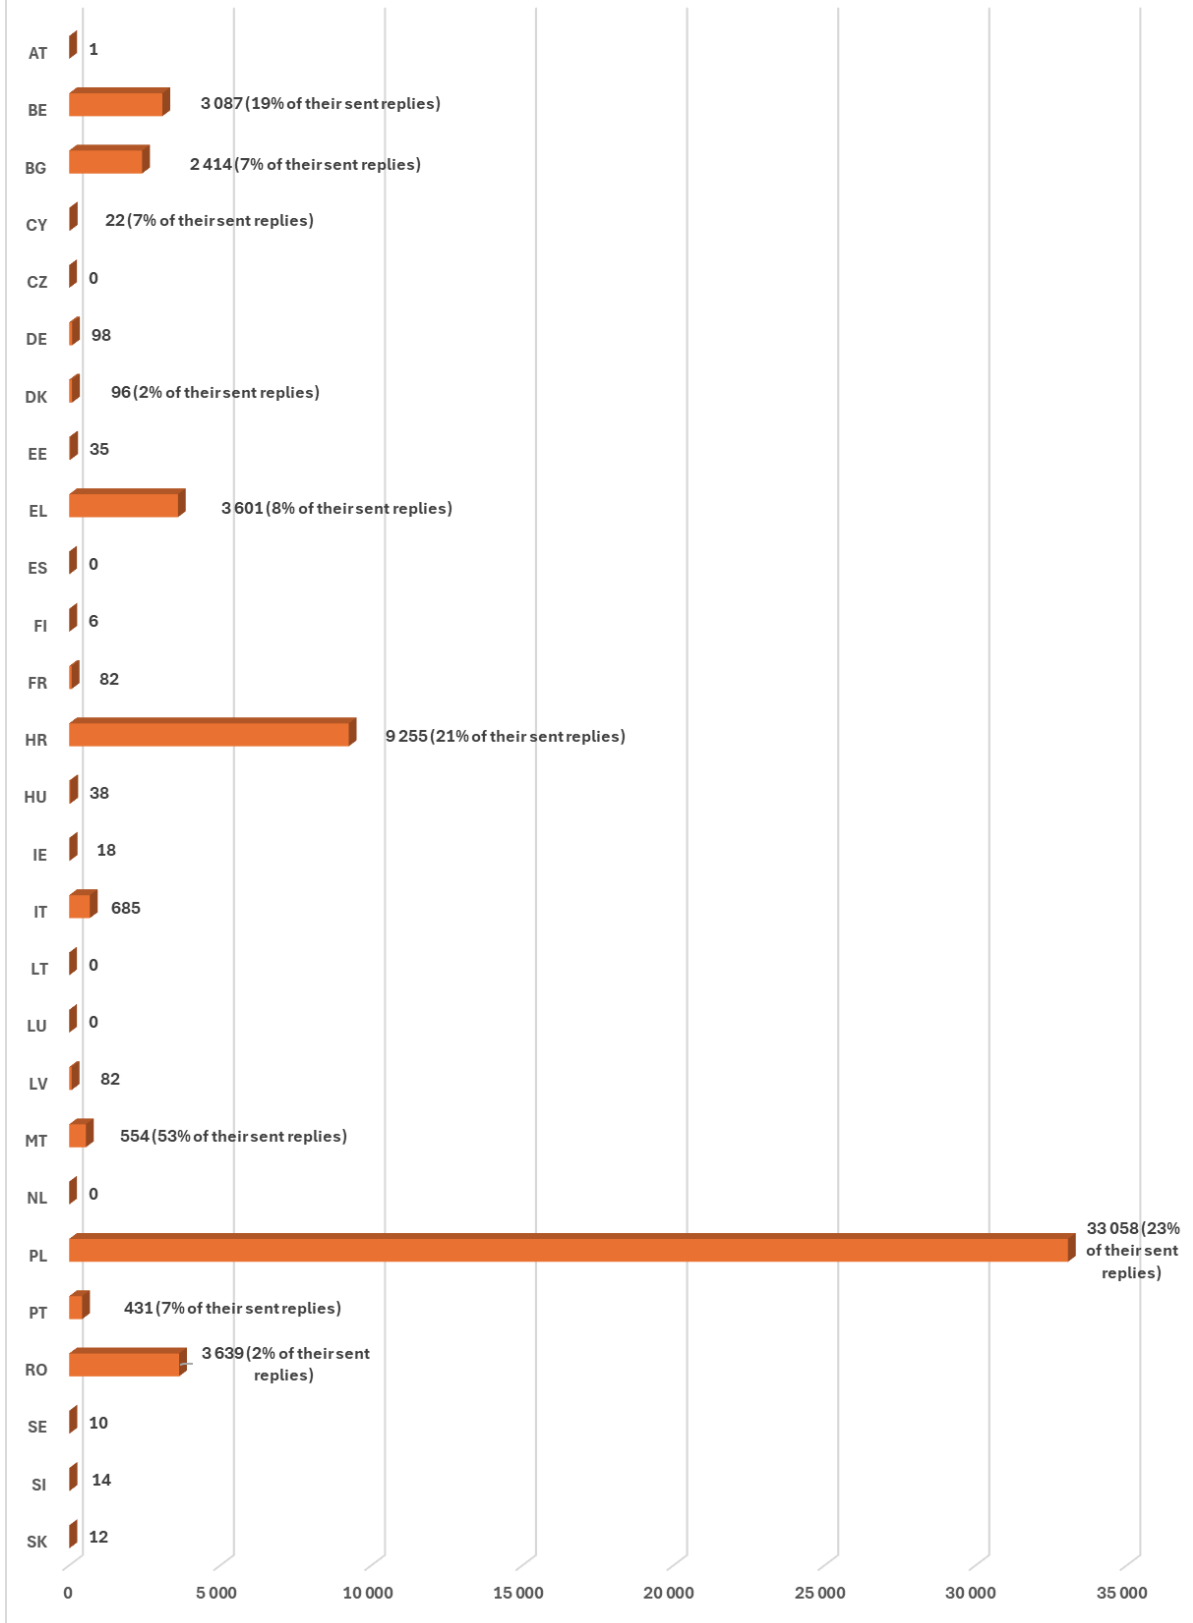

Number of replies sent after the deadline, by Member State, in 2021