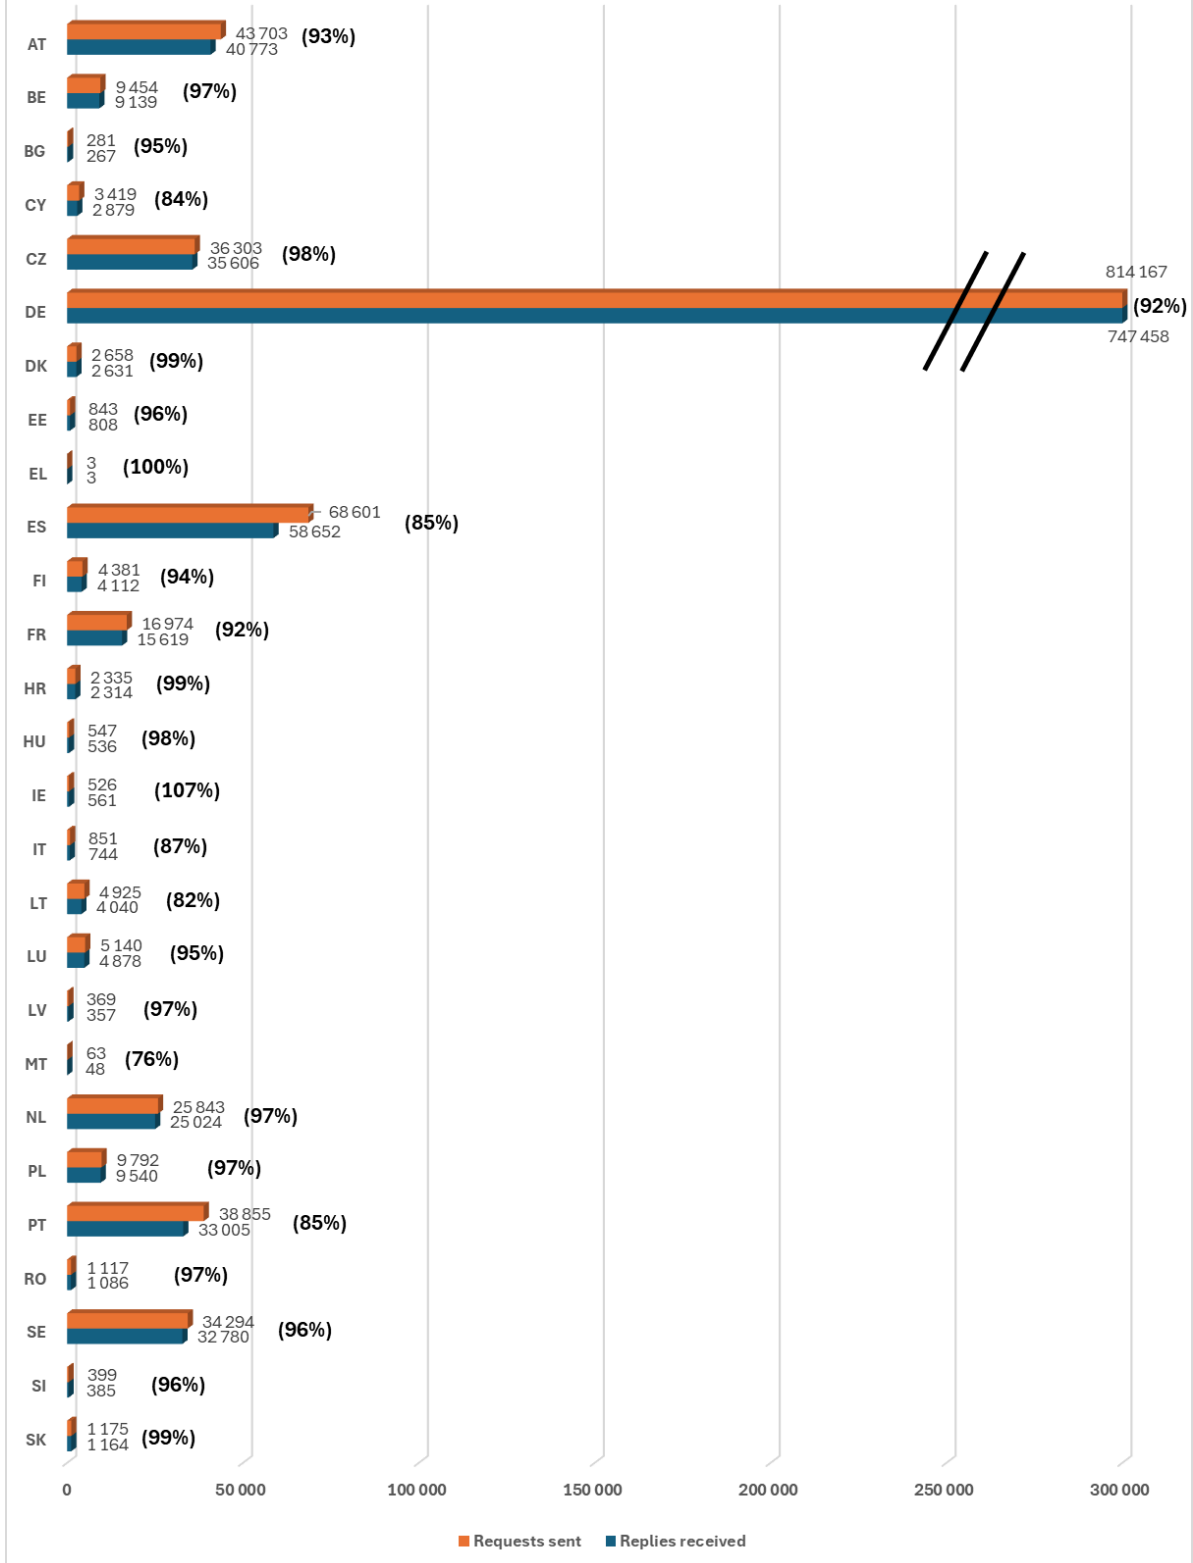

Number of requests sent and replies received,
by Member State, in 2022