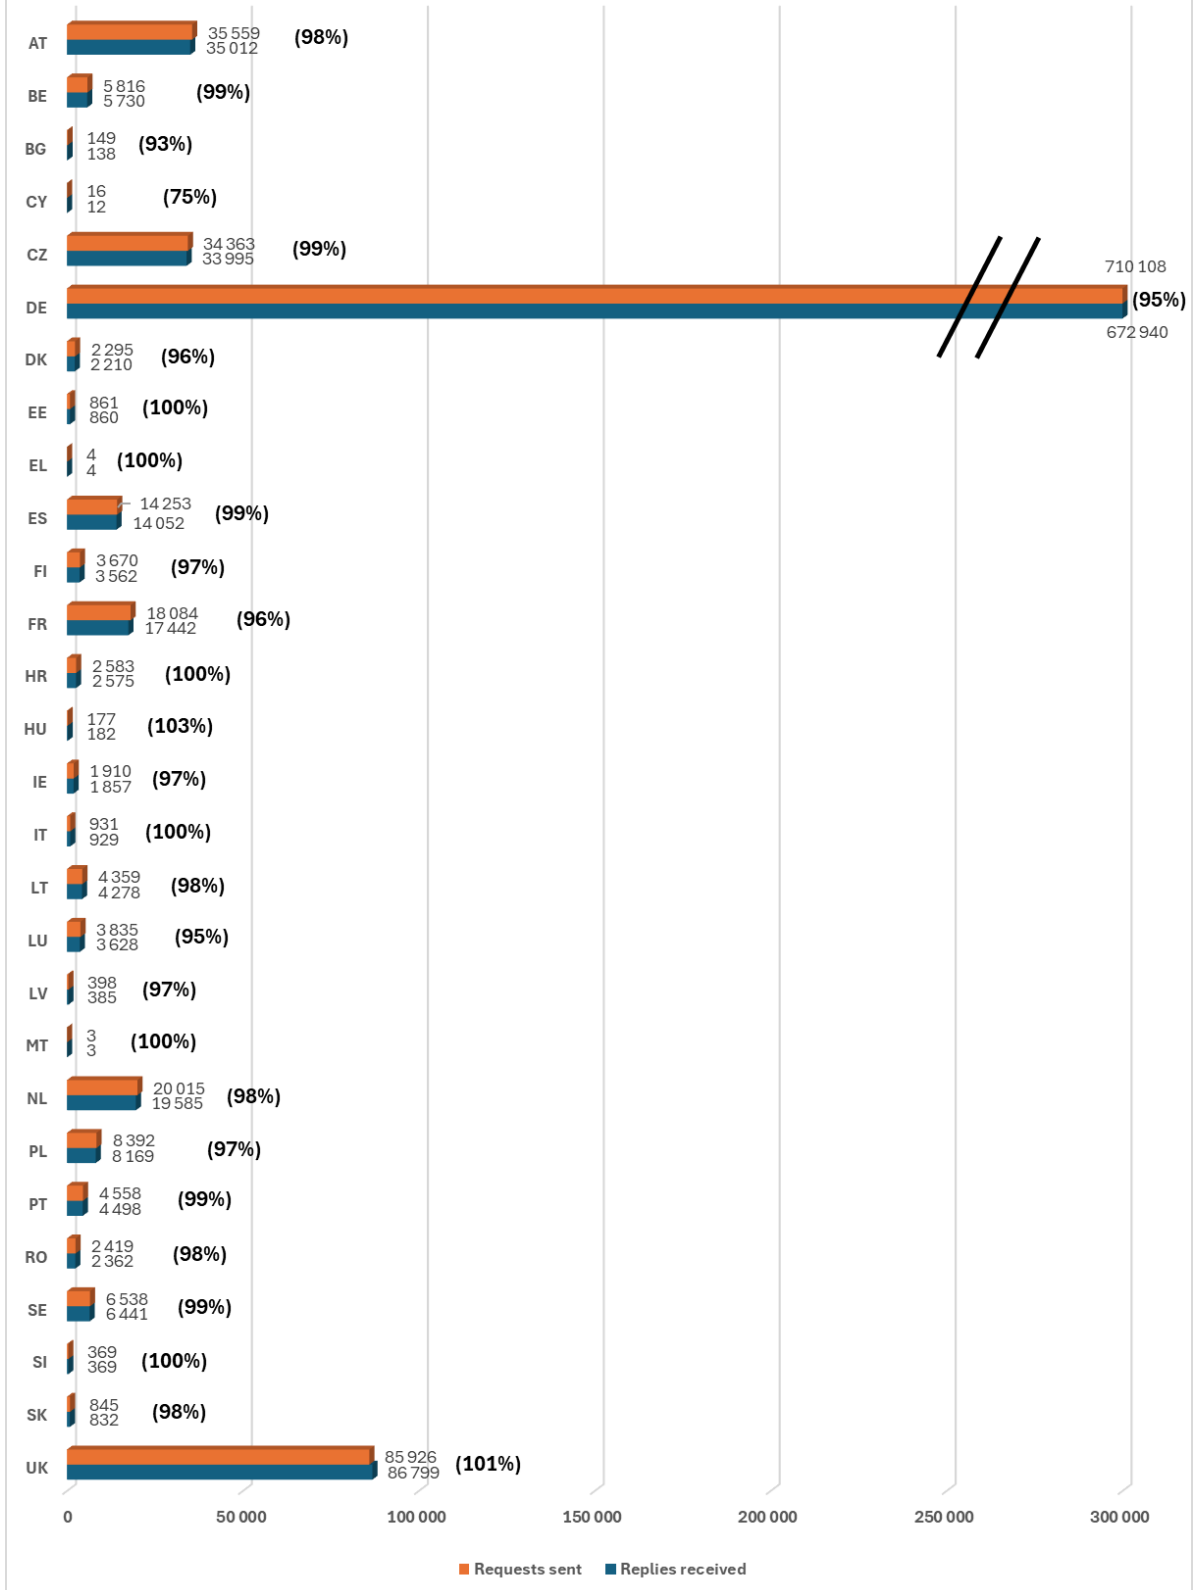

Number of requests sent and replies received,
by Member State, in 2020