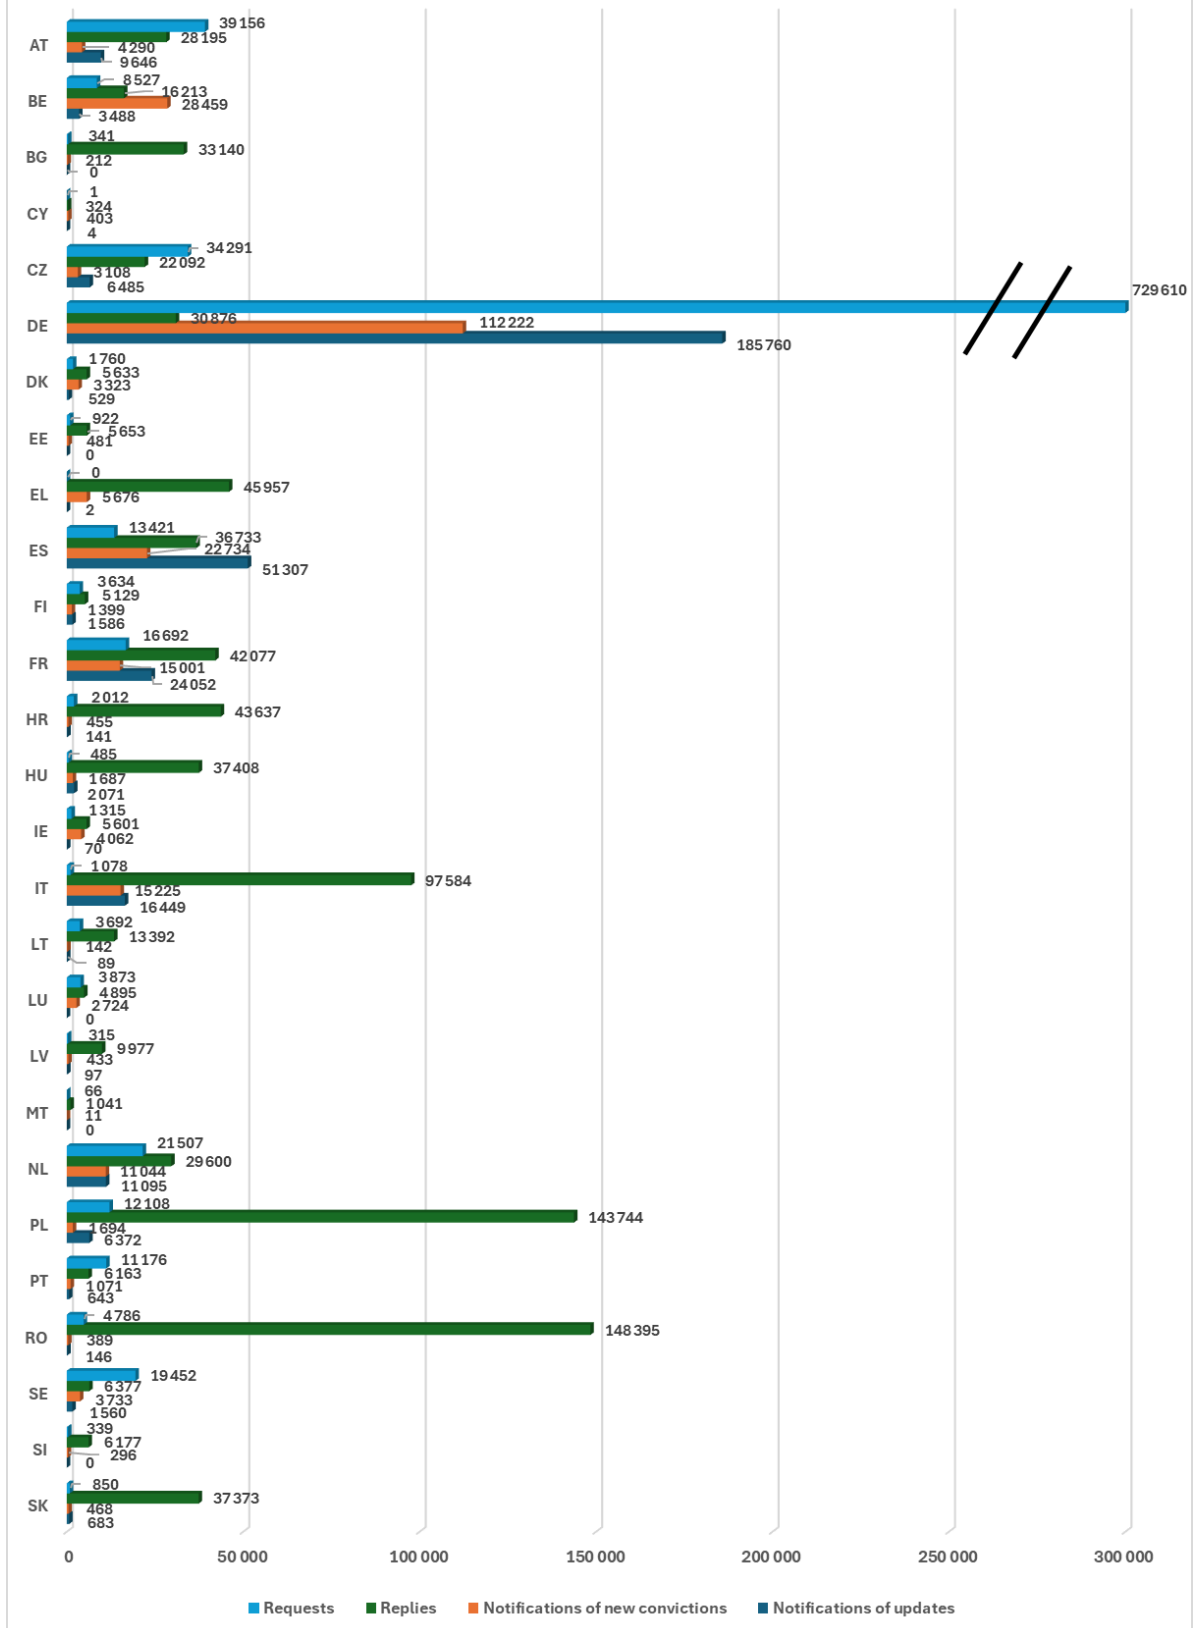

Number of requests, replies, notifications of new convictions and notifications of updates, by Member State, in 2021