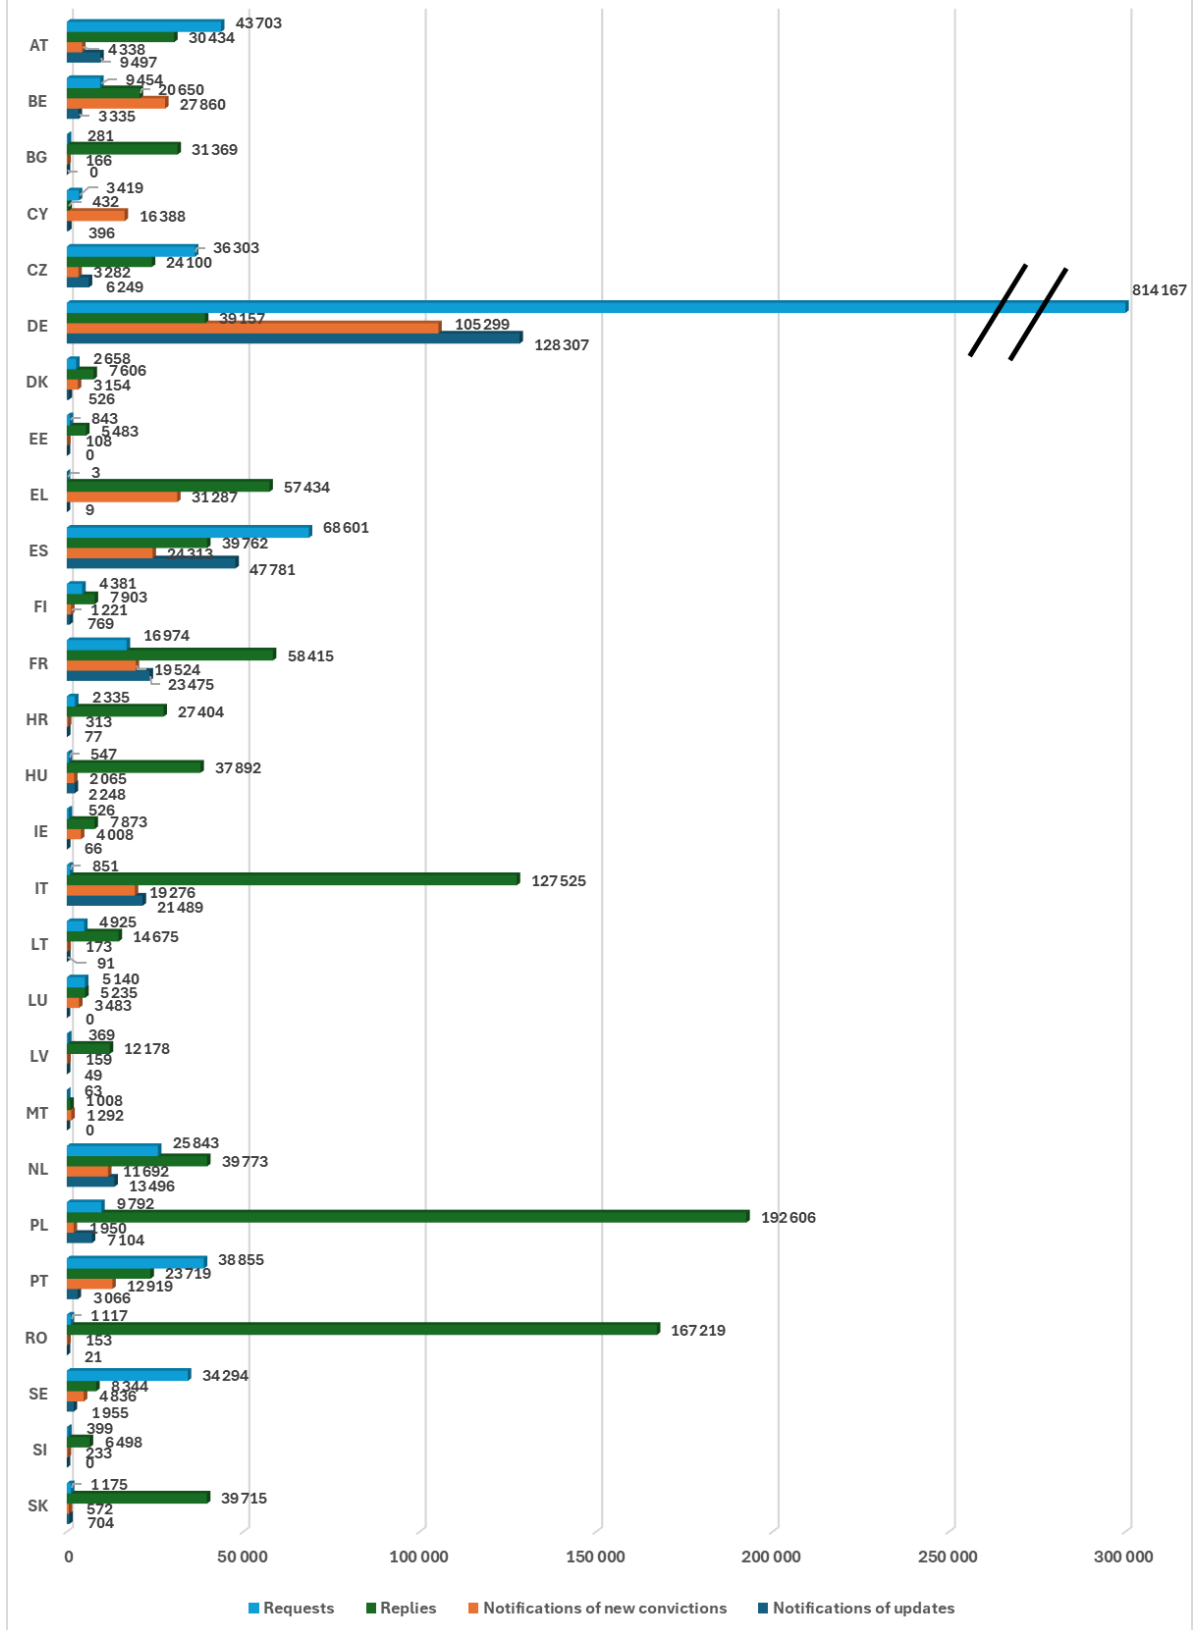

Number of requests, replies, notifications of new convictions and notifications of updates, by Member State, in 2022