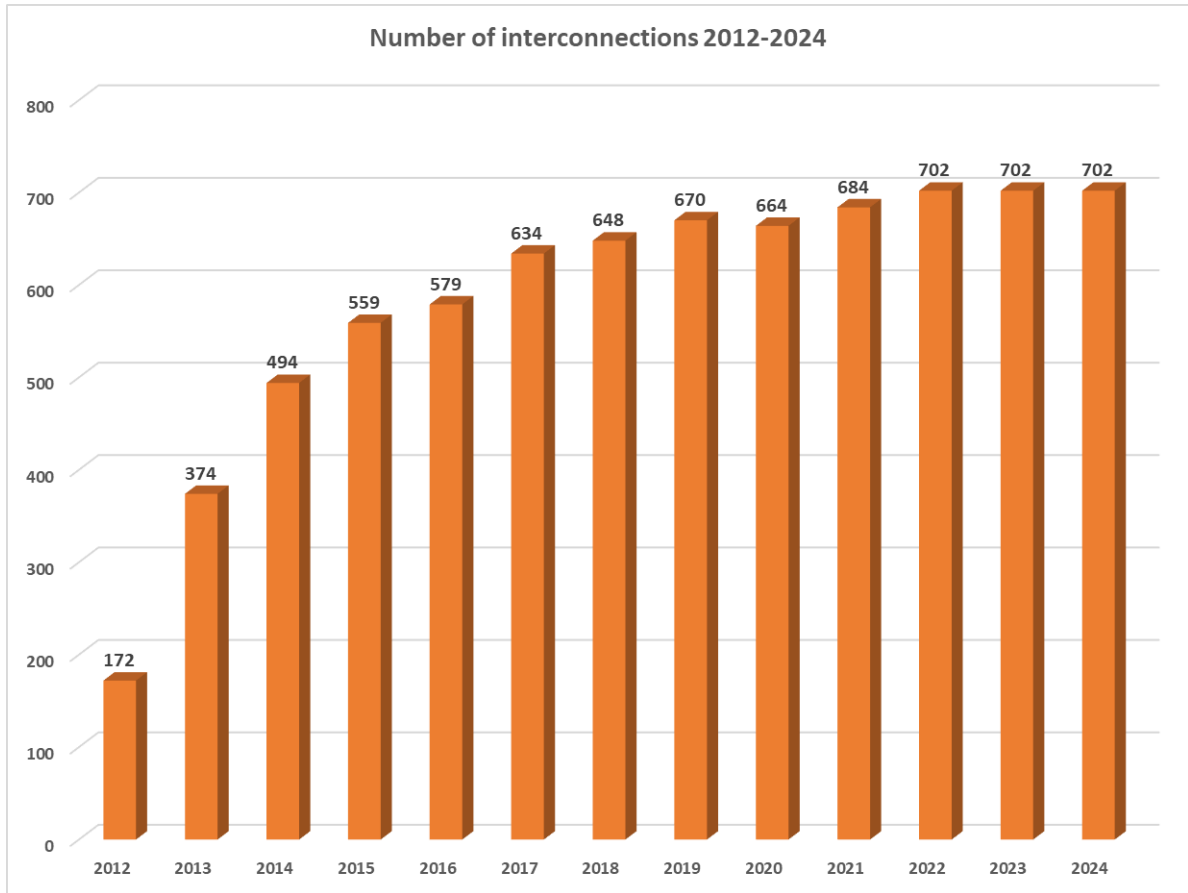

2.2. Number of notifications, requests and replies per Member State

The graphs below show the total annual numbers of requests, replies to requests, notifications of new convictions and notifications of updates per Member State in the period 2020-2024.