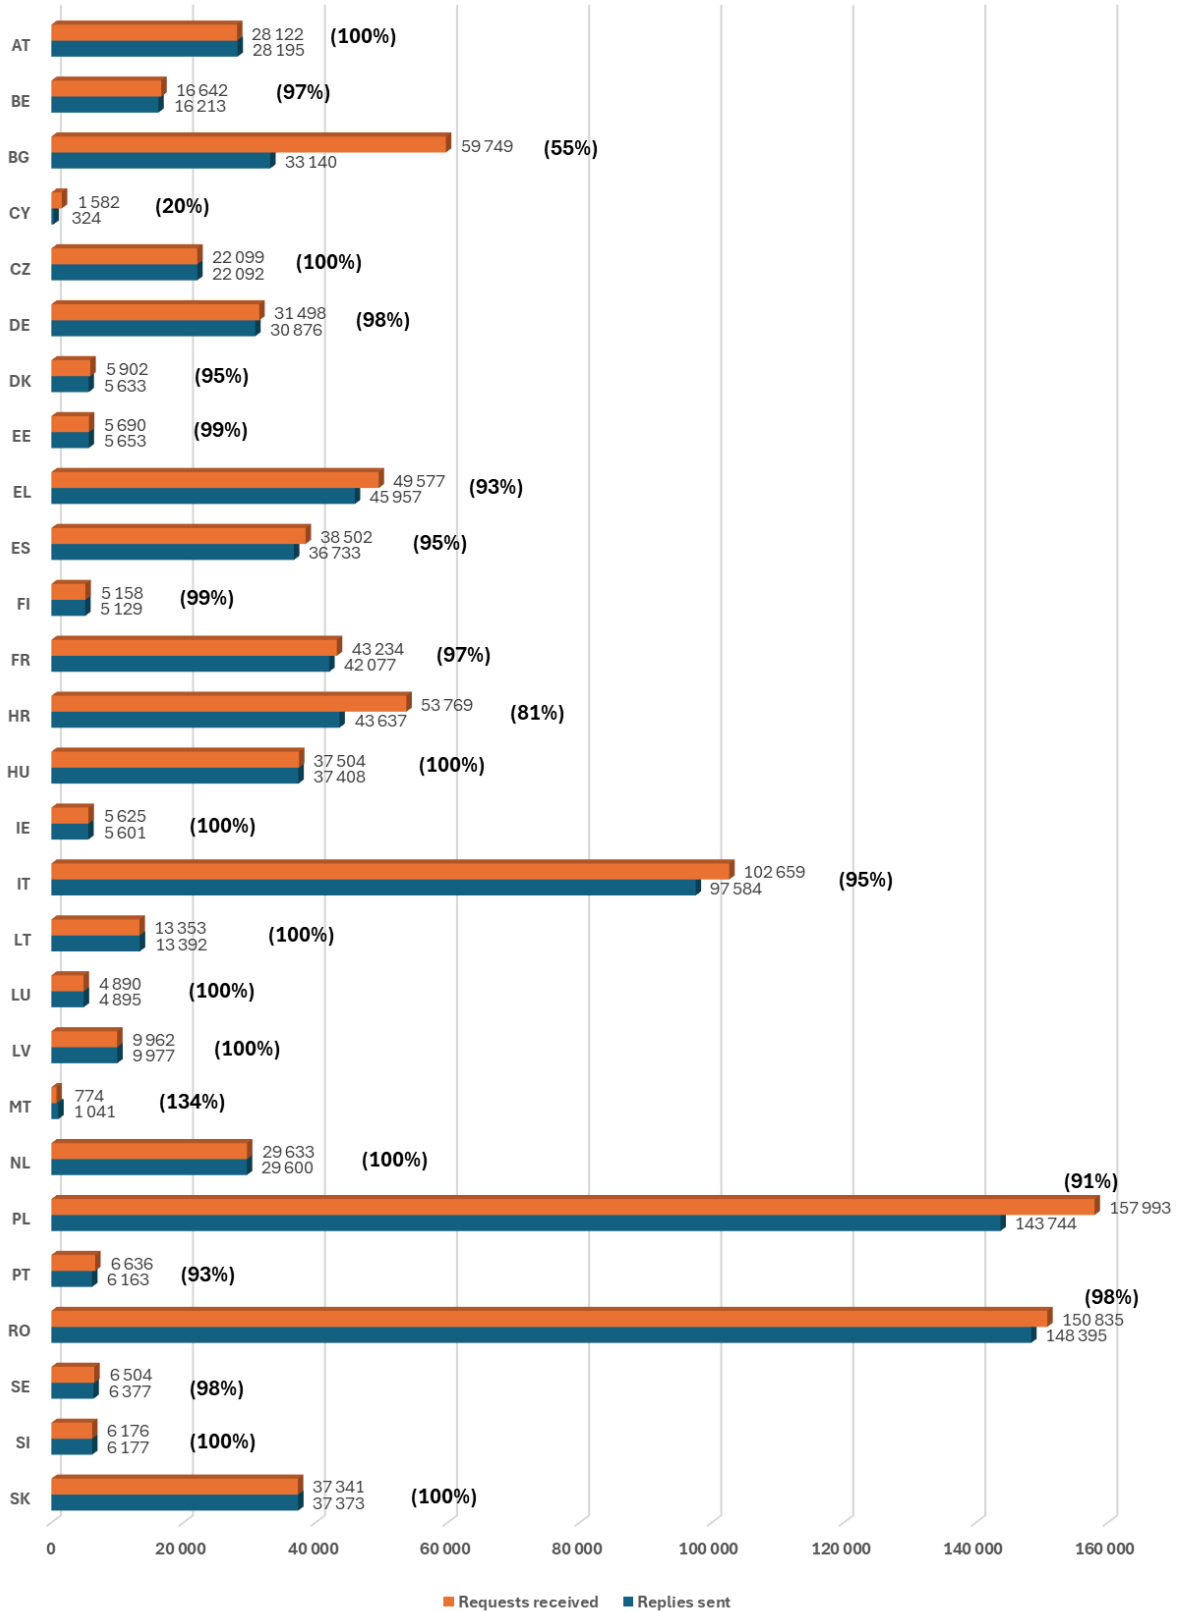

Number of requests received and replies sent,
by Member State, in 2021