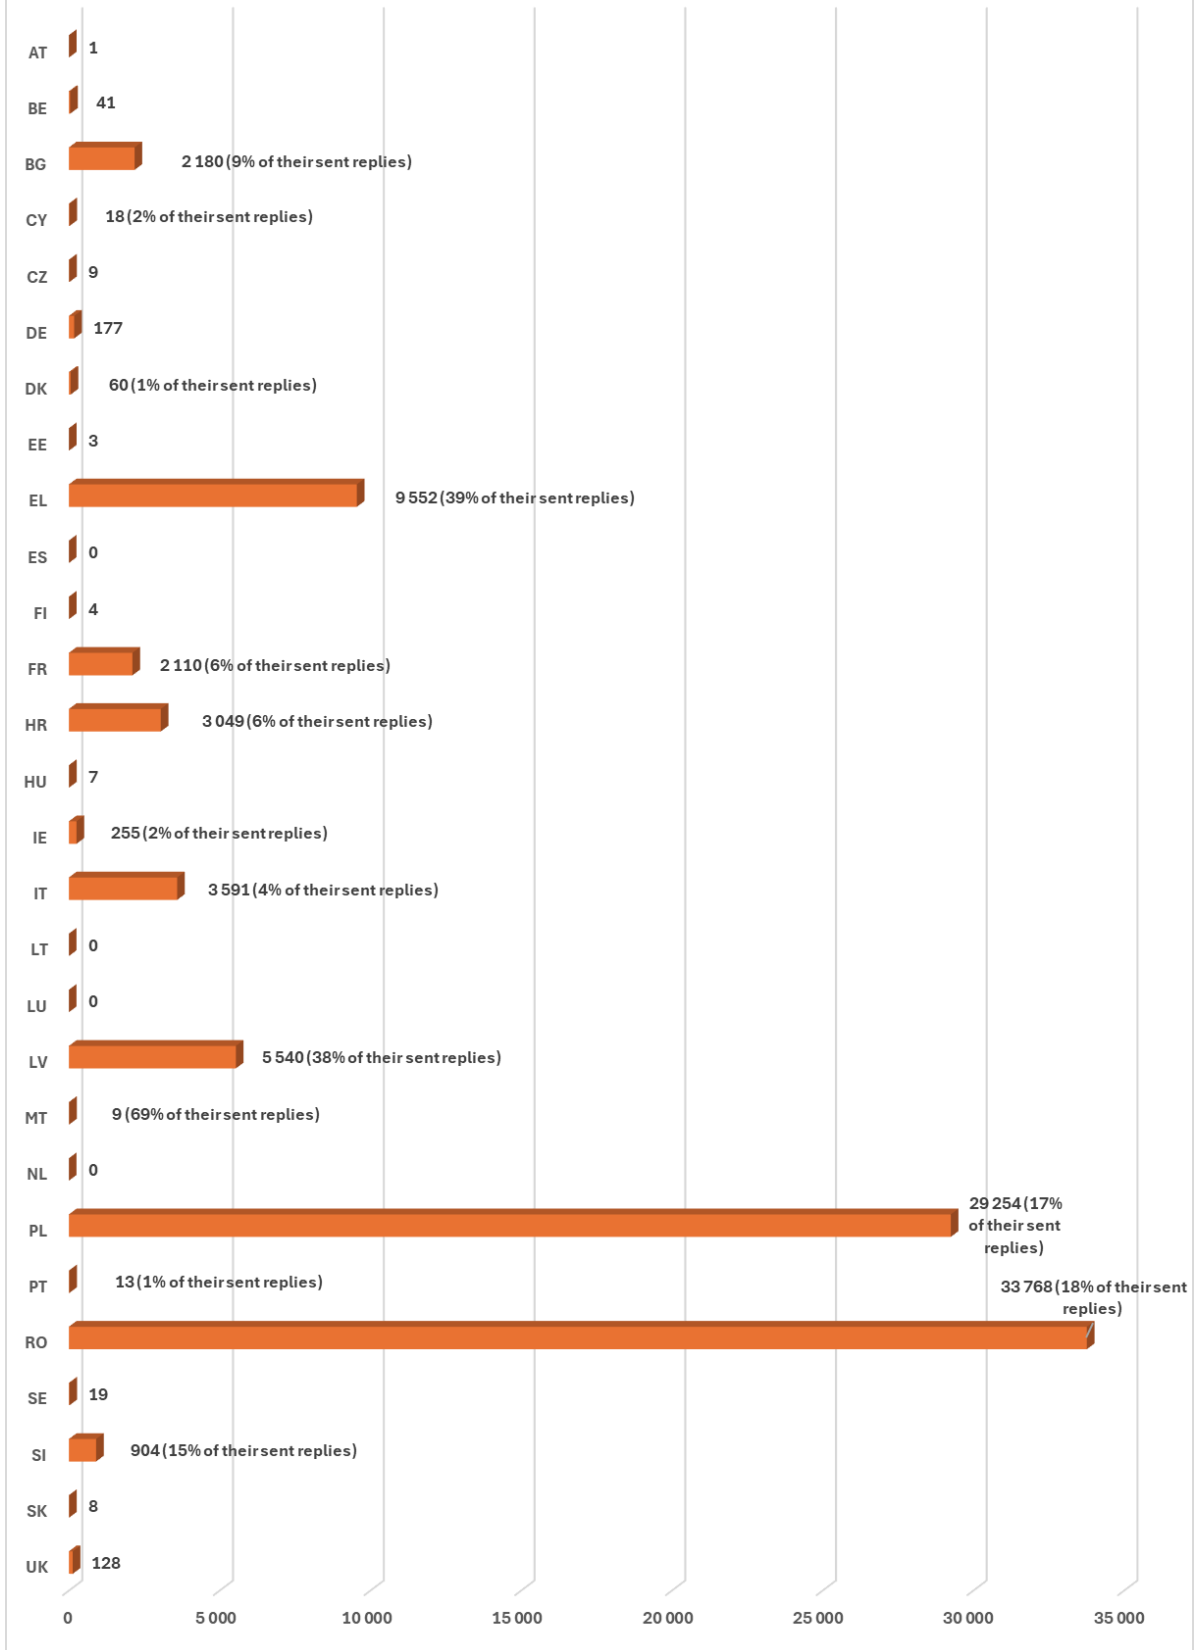

Number of replies sent after the deadline, by Member State, in 2020