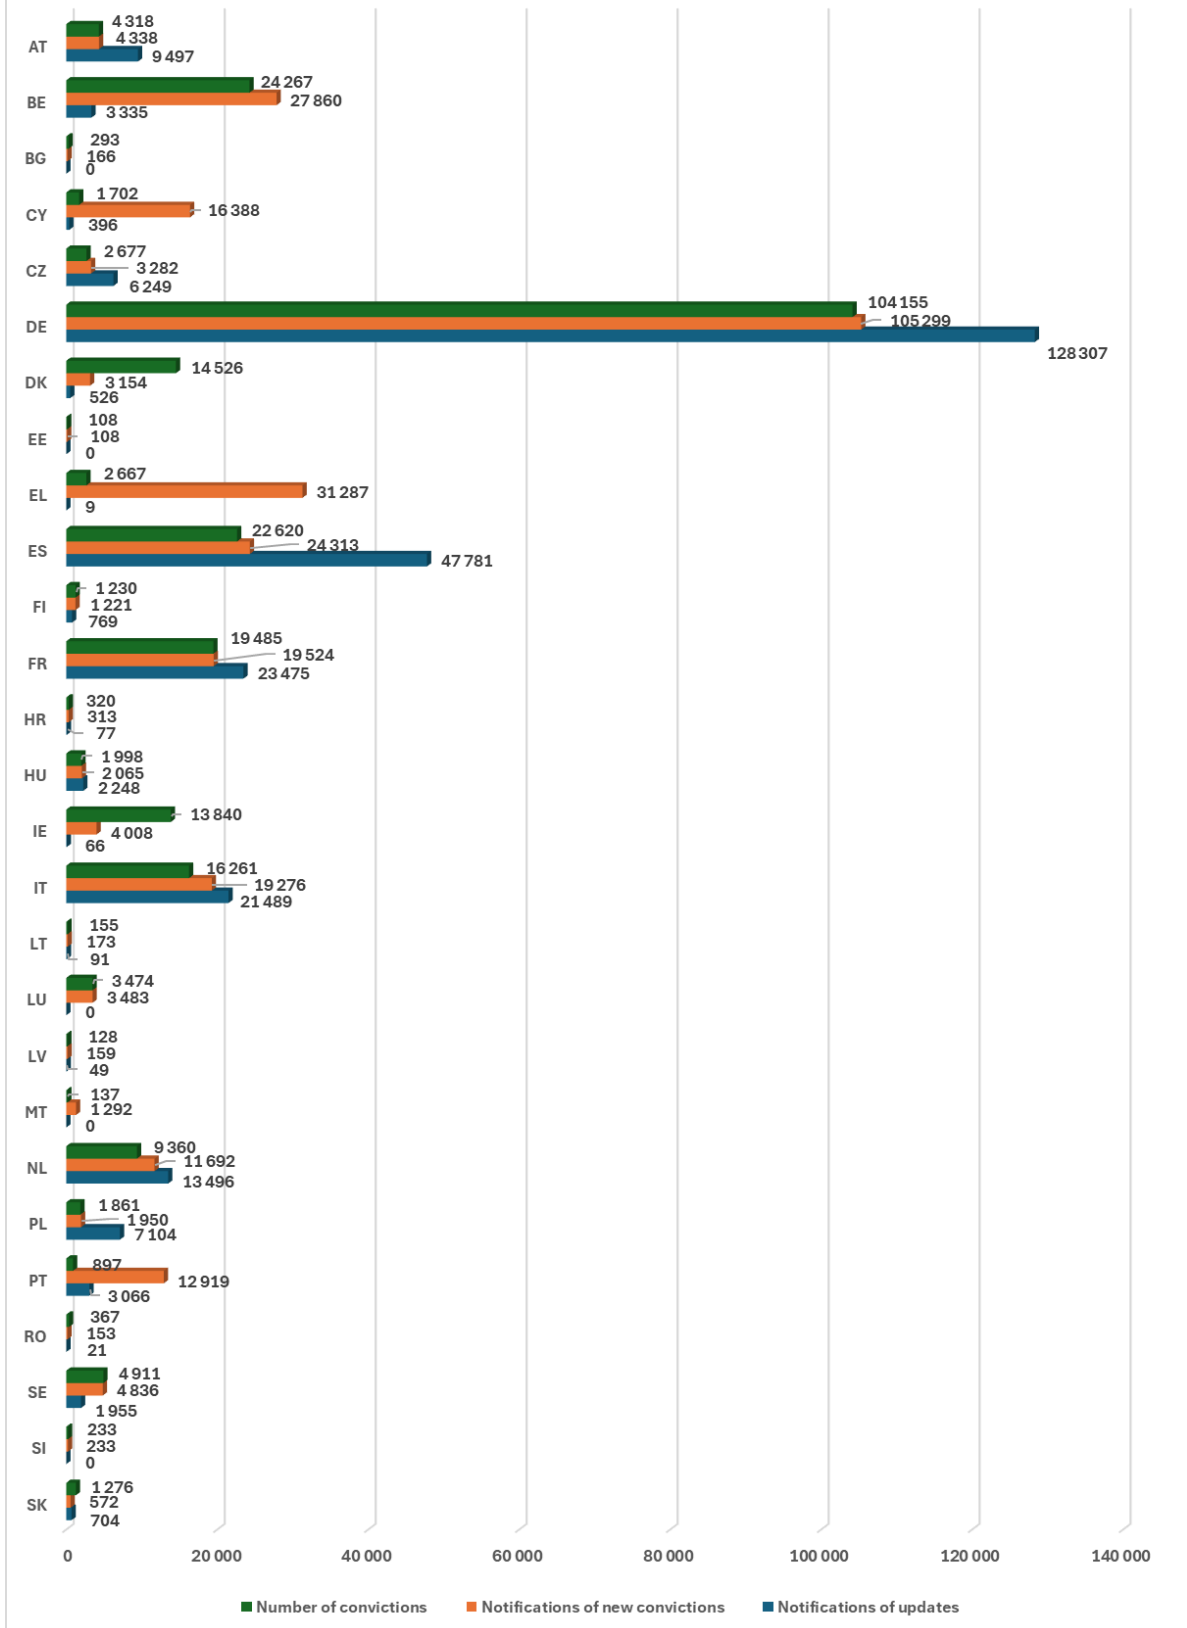

Number of convictions and notifications (of new convictions and updates), by Member State, in 2022