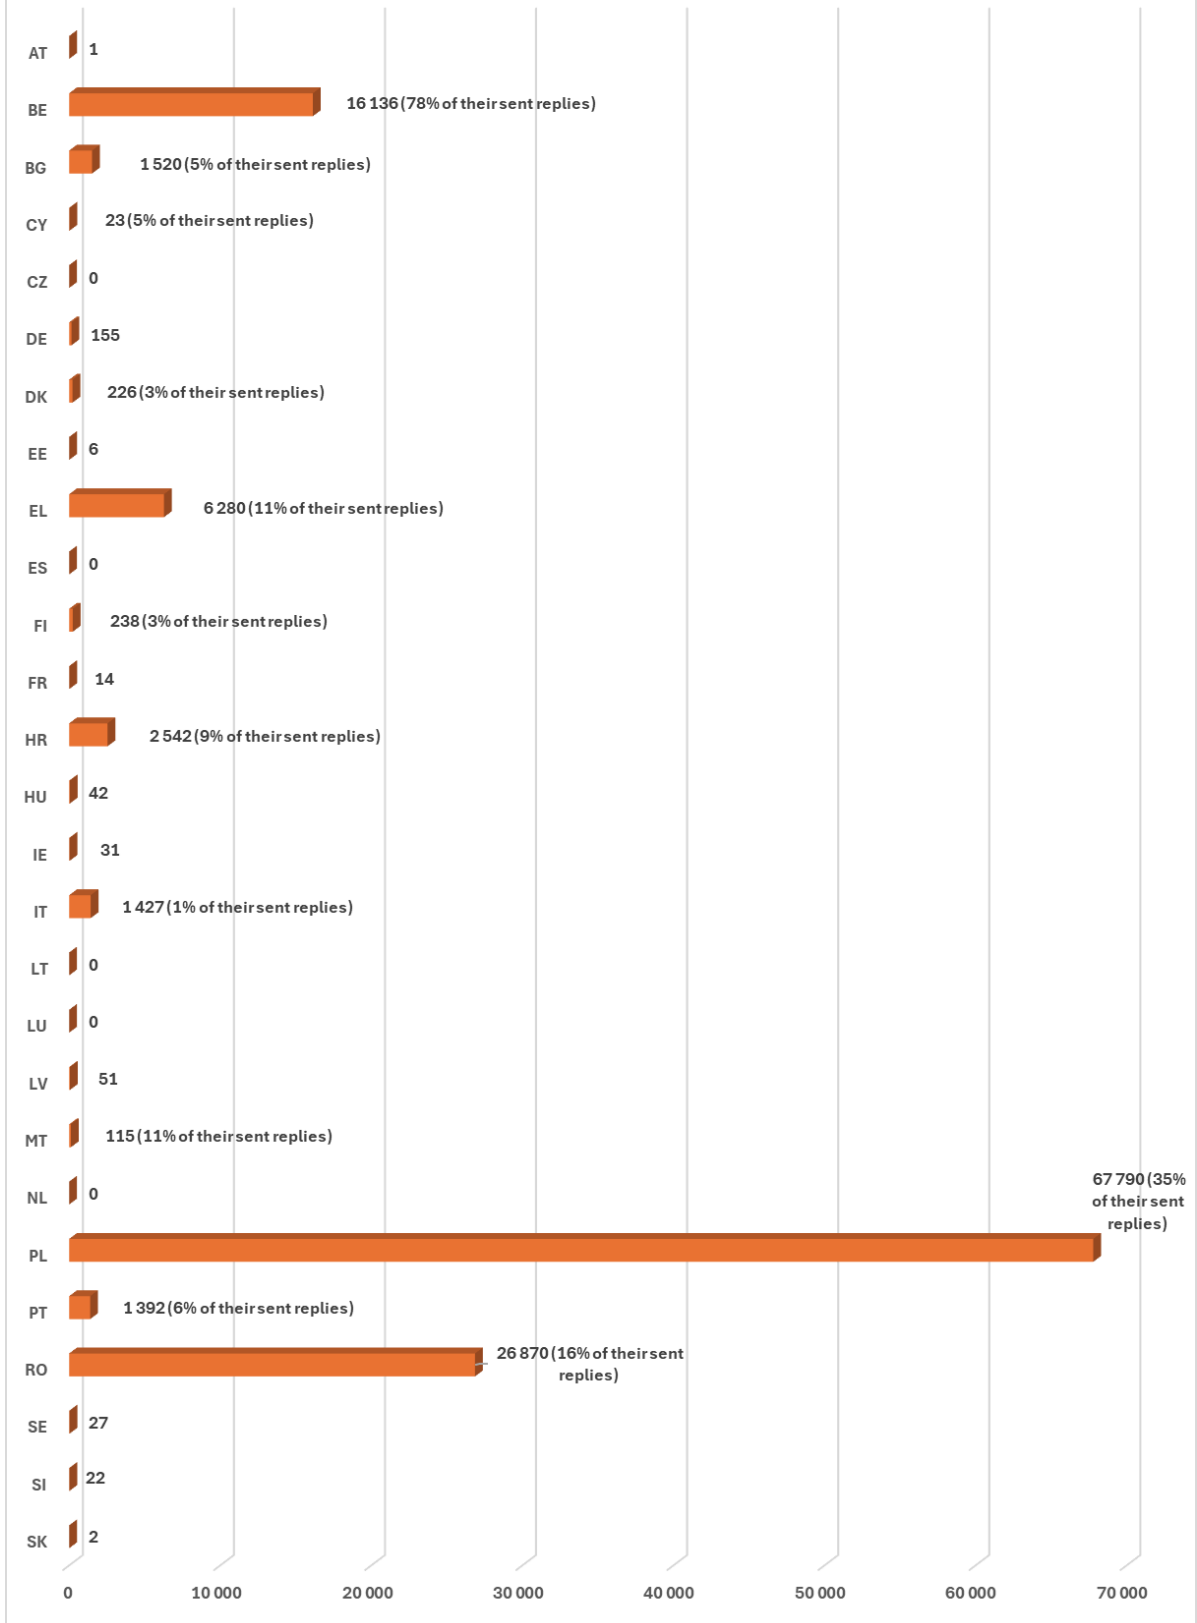

Number of replies sent after the deadline, by Member State, in 2022